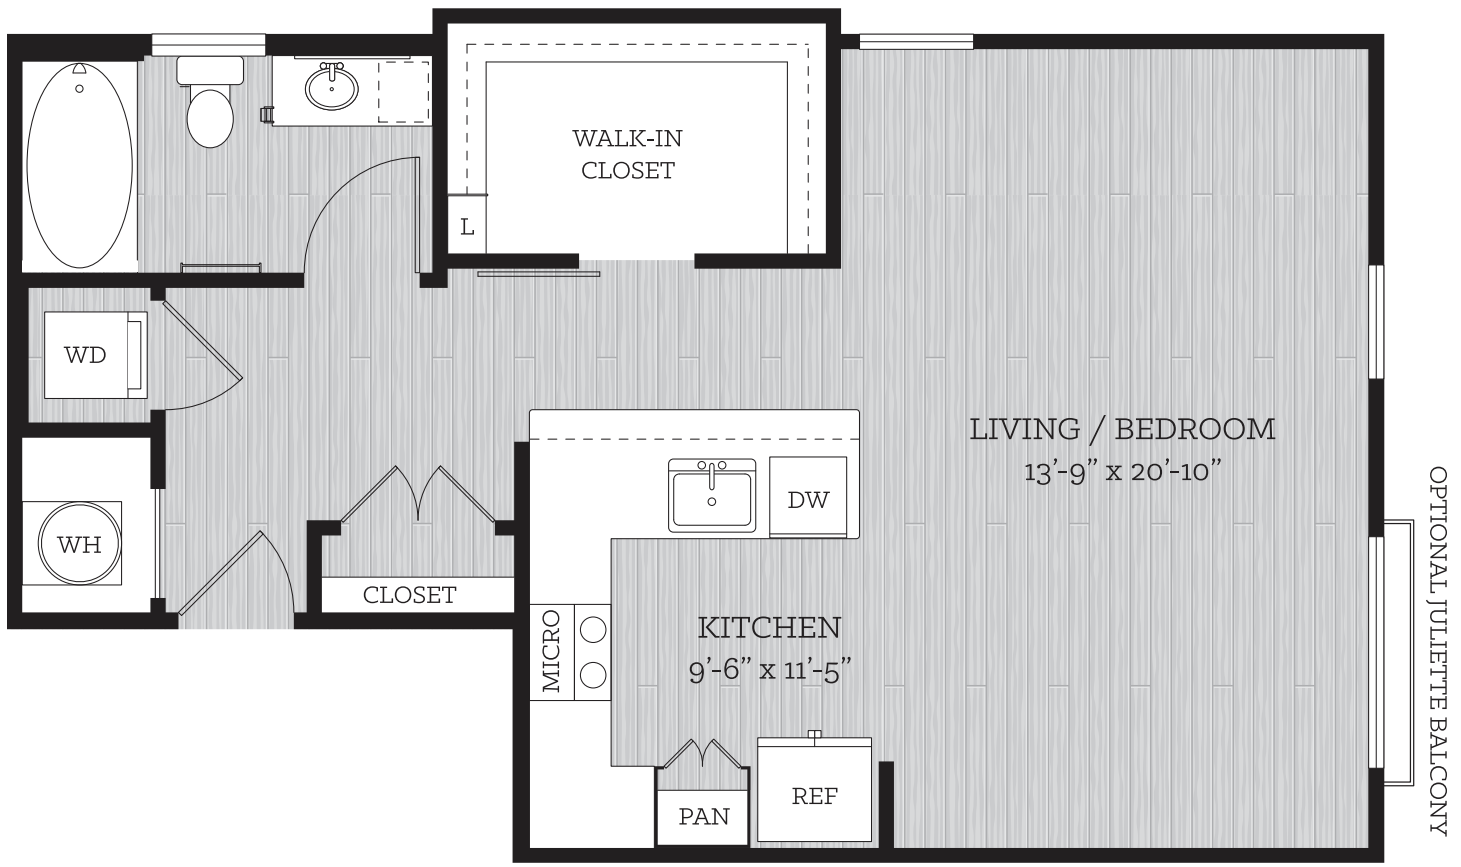

THIS IS LIFE

on **KROG**

BURROUGHS

STUDIO // 1 BATH // 692 SF

SC

FLOORS 2-5

All dimensions and square footage are approximate. Pricing subject to change.
 We are happy to discuss specific unit modifications or accommodations at your request.