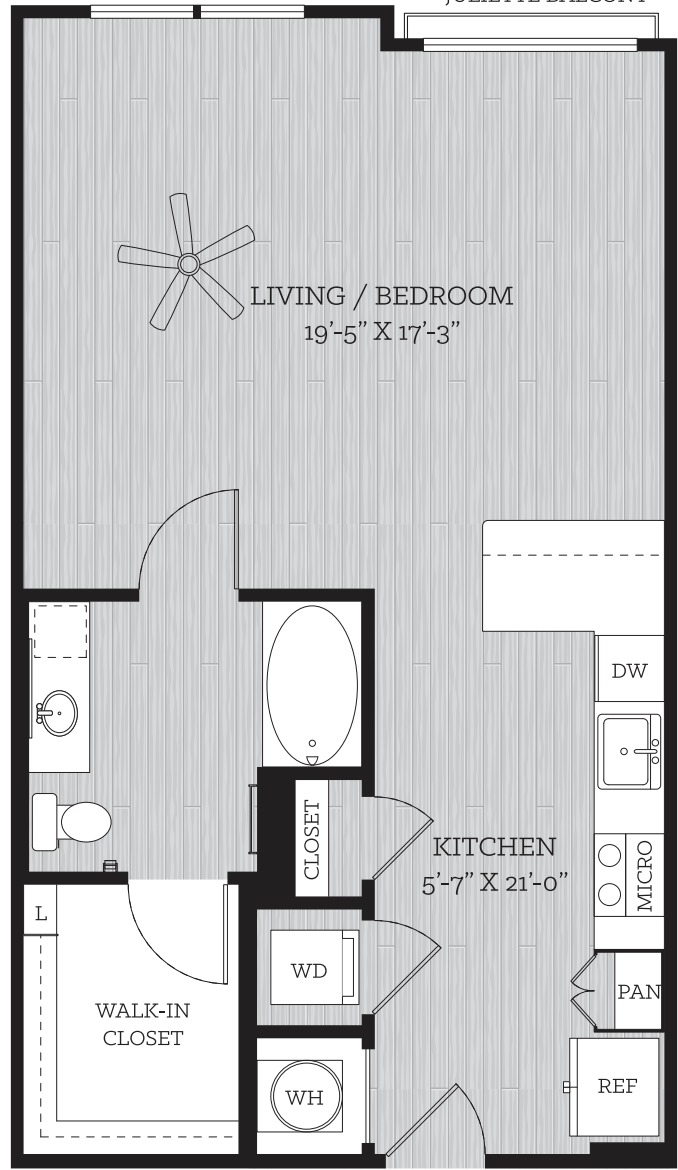

THIS IS LIFE

on KROG

COWIE

STUDIO // 1 BATH // 701 SF

JULIETTE BALCONY

FLOORS 3-5

All dimensions and square footage are approximate. Pricing subject to change.
We are happy to discuss specific unit modifications or accommodations at your request.