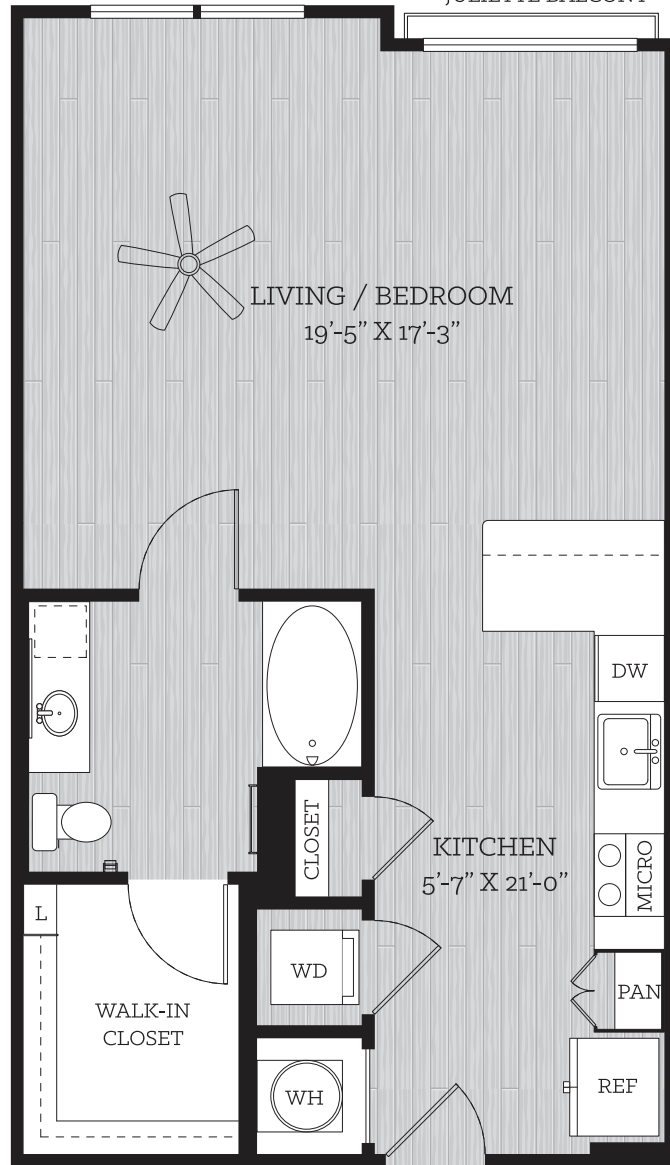

THIS IS LIFE

# on KROG

## COWIE

STUDIO // 1 BATH // 701 SF

JULIETTE BALCONY

FLOORS 3-5

All dimensions and square footage are approximate. Pricing subject to change.  
We are happy to discuss specific unit modifications or accommodations at your request.