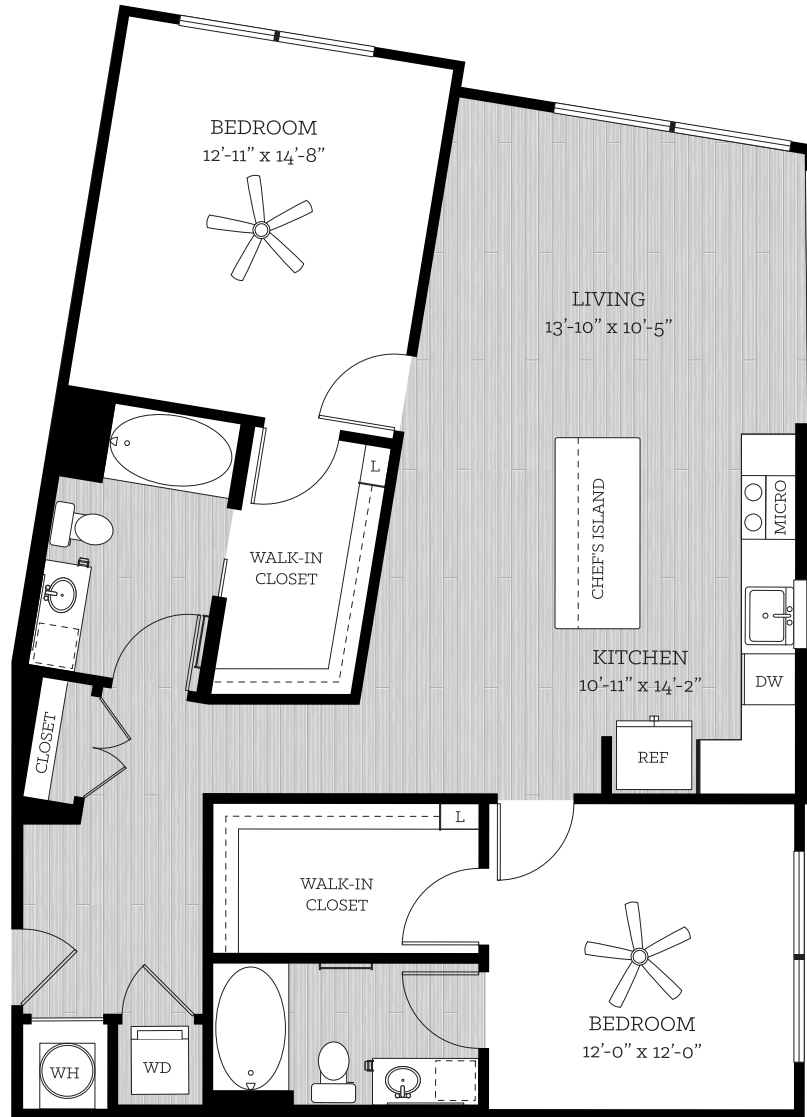

THIS IS LIFE

on KROG

SHEFFIELD

2 BED // 2 BATH // 1,248 SF

2J

FLOORS 3-7

All dimensions and square footage are approximate. Pricing subject to change.
We are happy to discuss specific unit modifications or accommodations at your request.