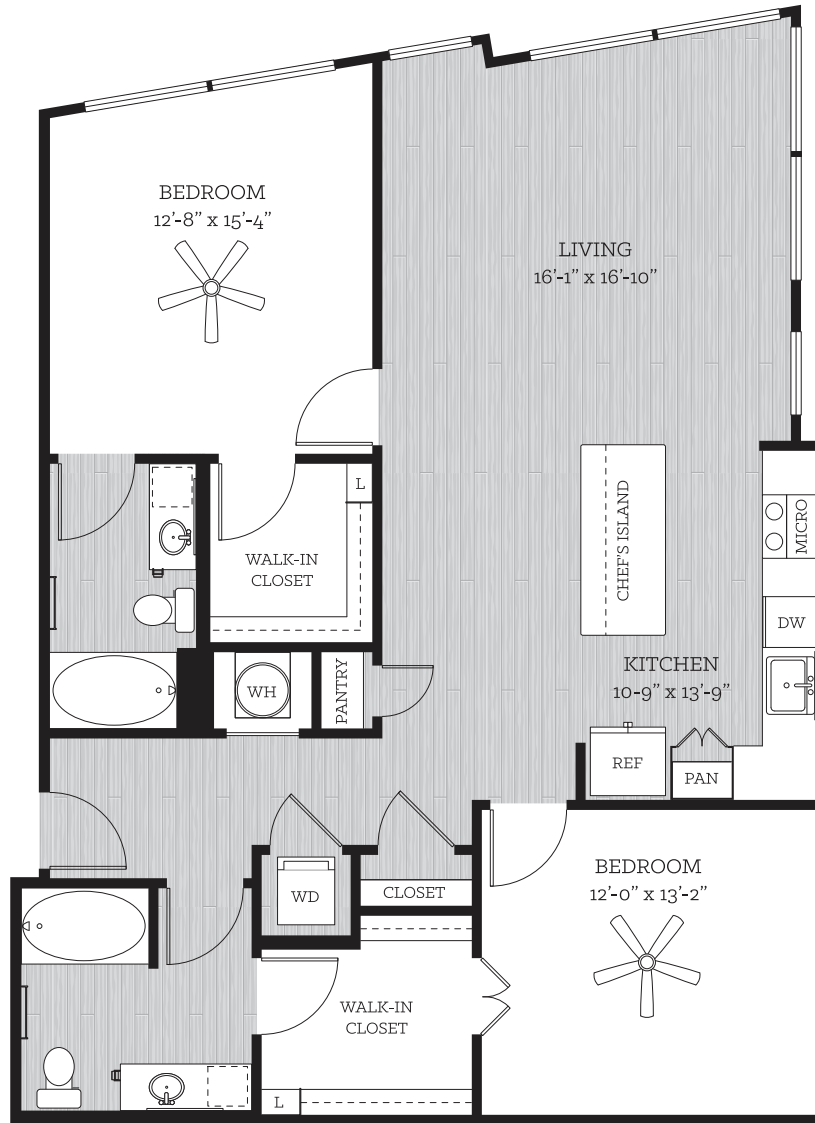

THIS IS LIFE

on **KROG**

SEDARIS

2 BED // 2 BATH // 1,300 SF

2H

FLOORS 3-5

All dimensions and square footage are approximate. Pricing subject to change.
 We are happy to discuss specific unit modifications or accommodations at your request.

TCR
 TRAMMELL CROW RESIDENTIAL