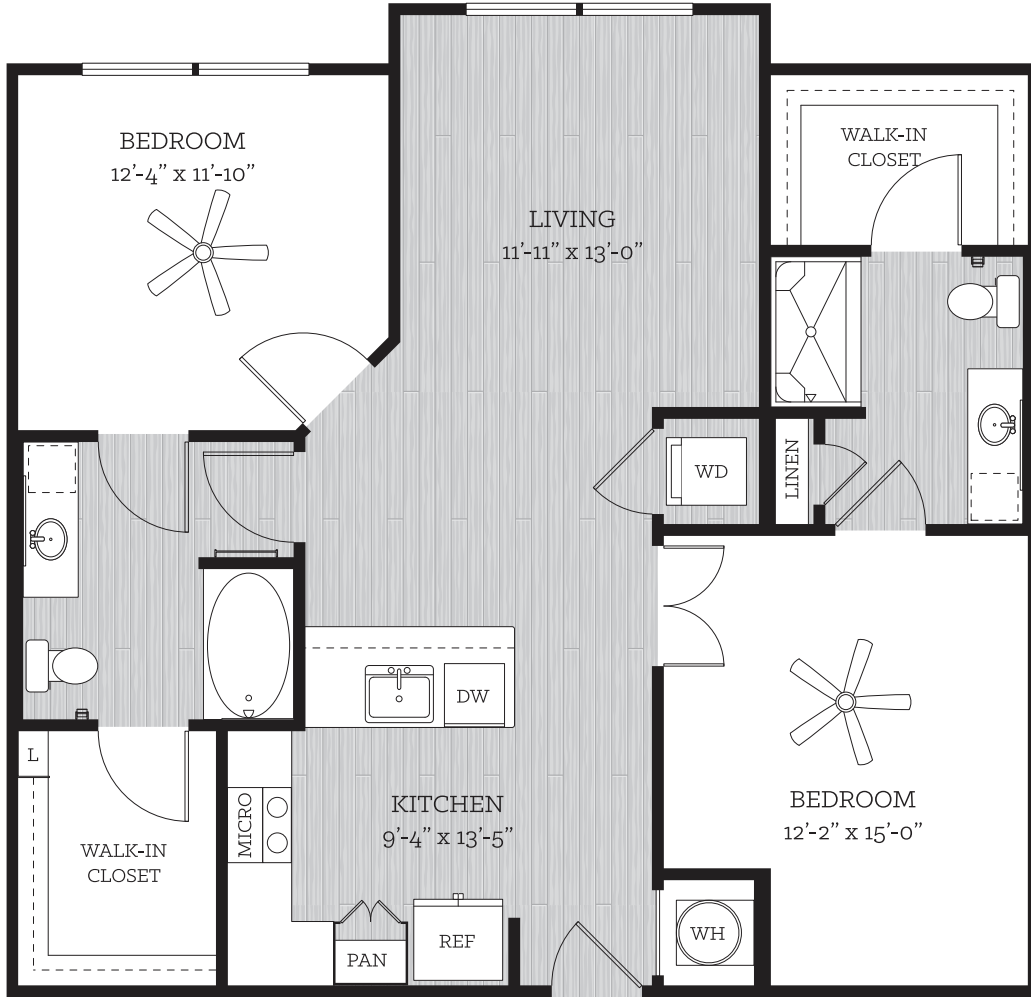

THIS IS LIFE

on KROG

SACHAR

2 BED // 2 BATH // 1,096 SF

2D

FLOORS 3-6

All dimensions and square footage are approximate. Pricing subject to change.
We are happy to discuss specific unit modifications or accommodations at your request.