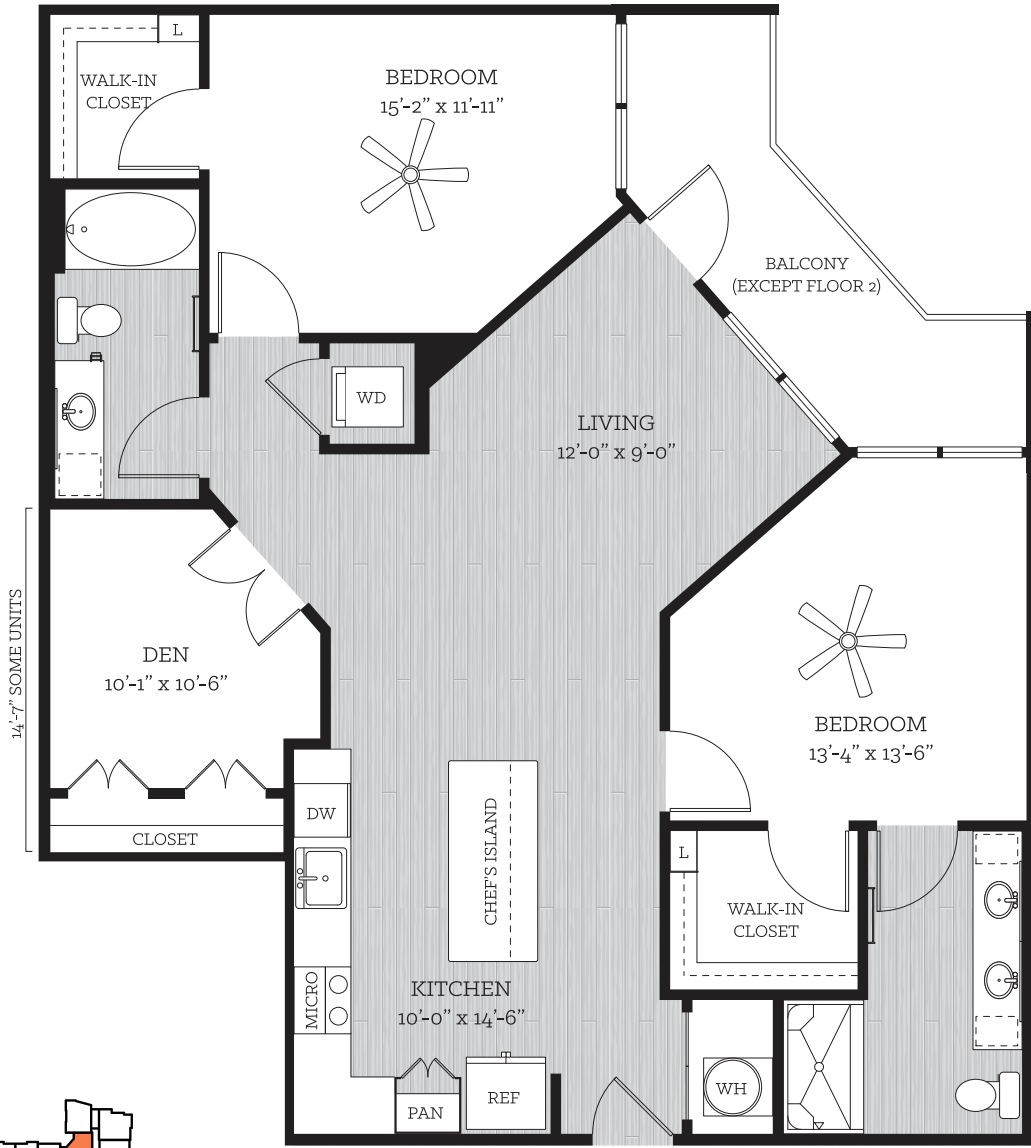

THIS IS LIFE

on **KROG**

WEATHERBY

2 BED // 2 BATH // DEN // 1,278-1,371 SF

2A/2A1

FLOORS 2-7

All dimensions and square footage are approximate. Pricing subject to change.
 We are happy to discuss specific unit modifications or accommodations at your request.

TCR
 TRAMMELL CROW RESIDENTIAL