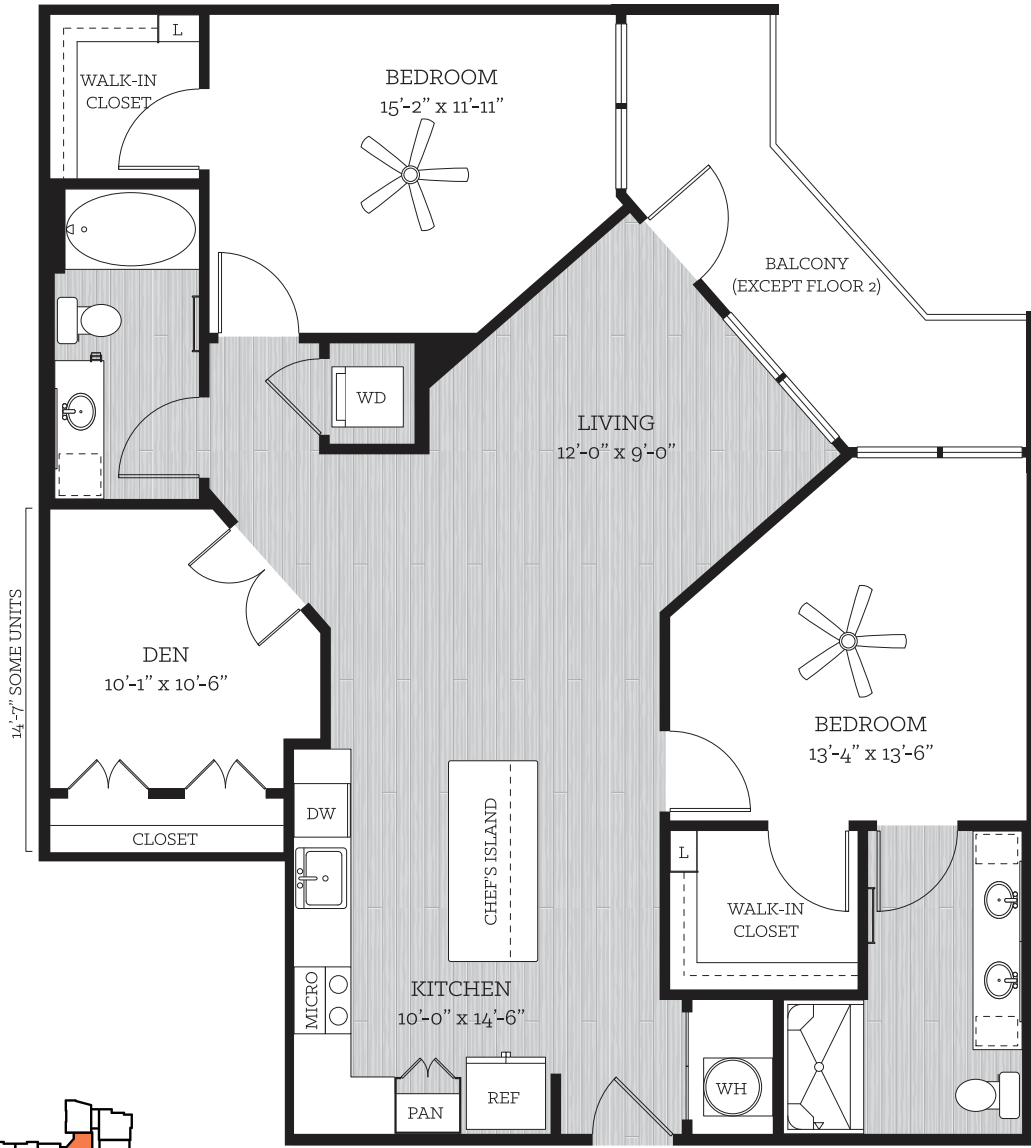

THIS IS LIFE

on **KROG**

WEATHERBY

2 BED // 2 BATH // DEN // 1,278-1,371 SF

2A/2A1

FLOORS 2-7

All dimensions and square footage are approximate. Pricing subject to change.
We are happy to discuss specific unit modifications or accommodations at your request.

TCR
TRAMMELL CROW RESIDENTIAL