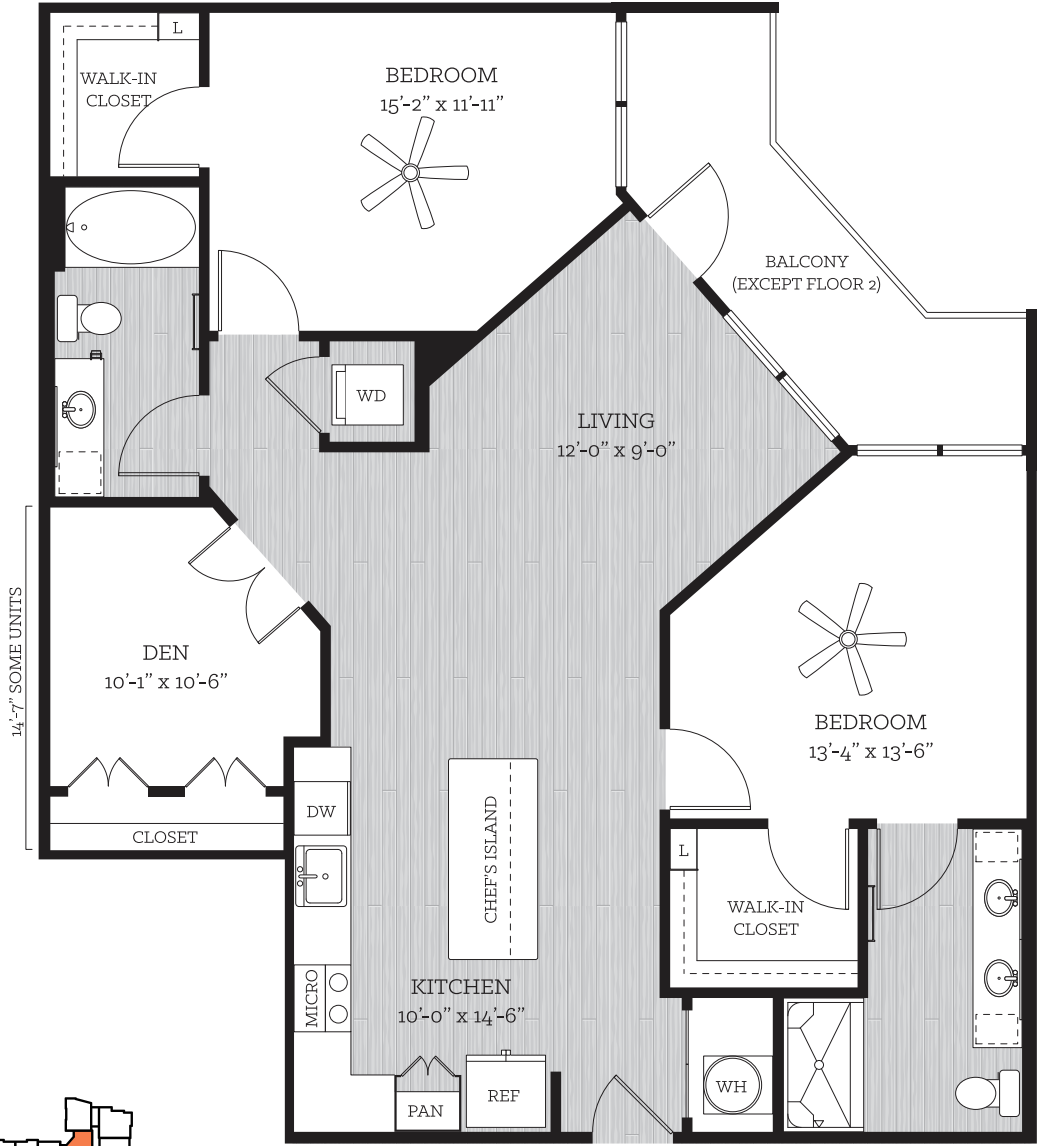

THIS IS LIFE

on **KROG**

WEATHERBY

2 BED // 2 BATH // DEN // 1,278-1,371 SF

2A/2A1

FLOORS 2-7

All dimensions and square footage are approximate. Pricing subject to change.
We are happy to discuss specific unit modifications or accommodations at your request.

TCR
TRAMMELL CROW RESIDENTIAL