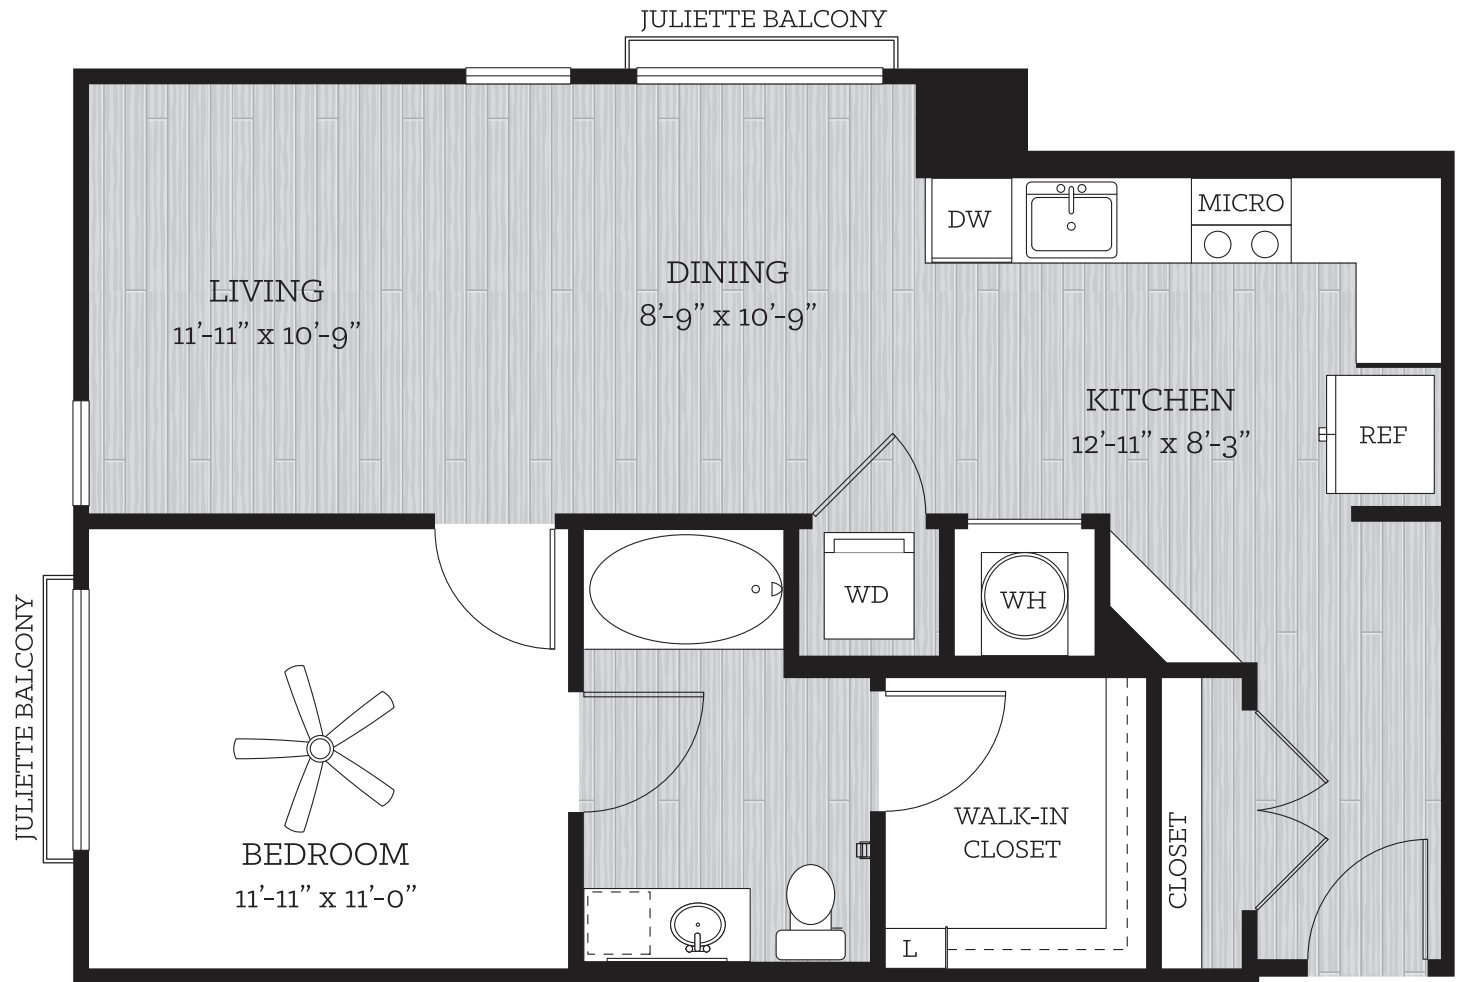

THIS IS LIFE

on **KROG**

MEDFORD

1 BED // 1 BATH // 770 SF

1J

FLOORS 3-6

All dimensions and square footage are approximate. Pricing subject to change. We are happy to discuss specific unit modifications or accommodations at your request.

TCR
TRAMMELL CROW RESIDENTIAL