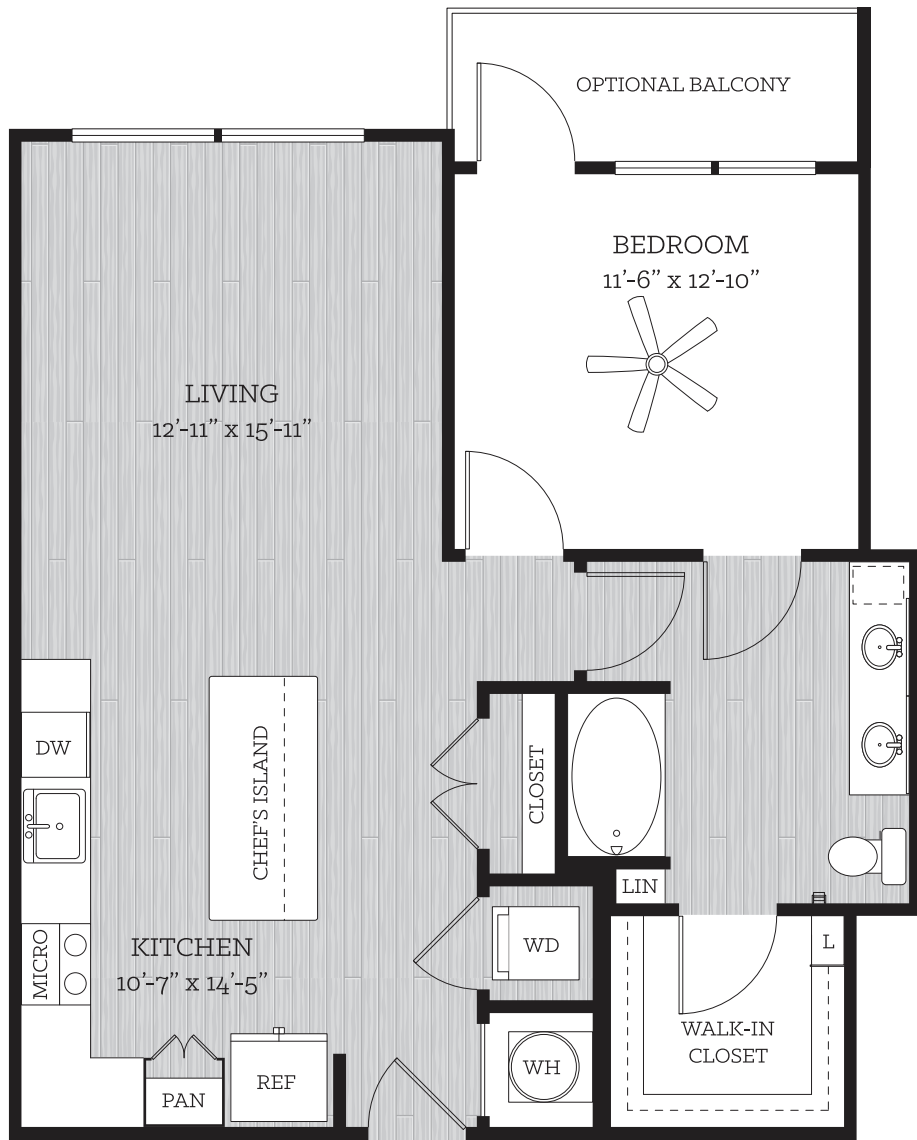

THIS IS LIFE

on **KROG**

**HINTON**

1 BED // 1 BATH // 829 SF

FLOORS 1-5

All dimensions and square footage are approximate. Pricing subject to change.  
We are happy to discuss specific unit modifications or accommodations at your request.