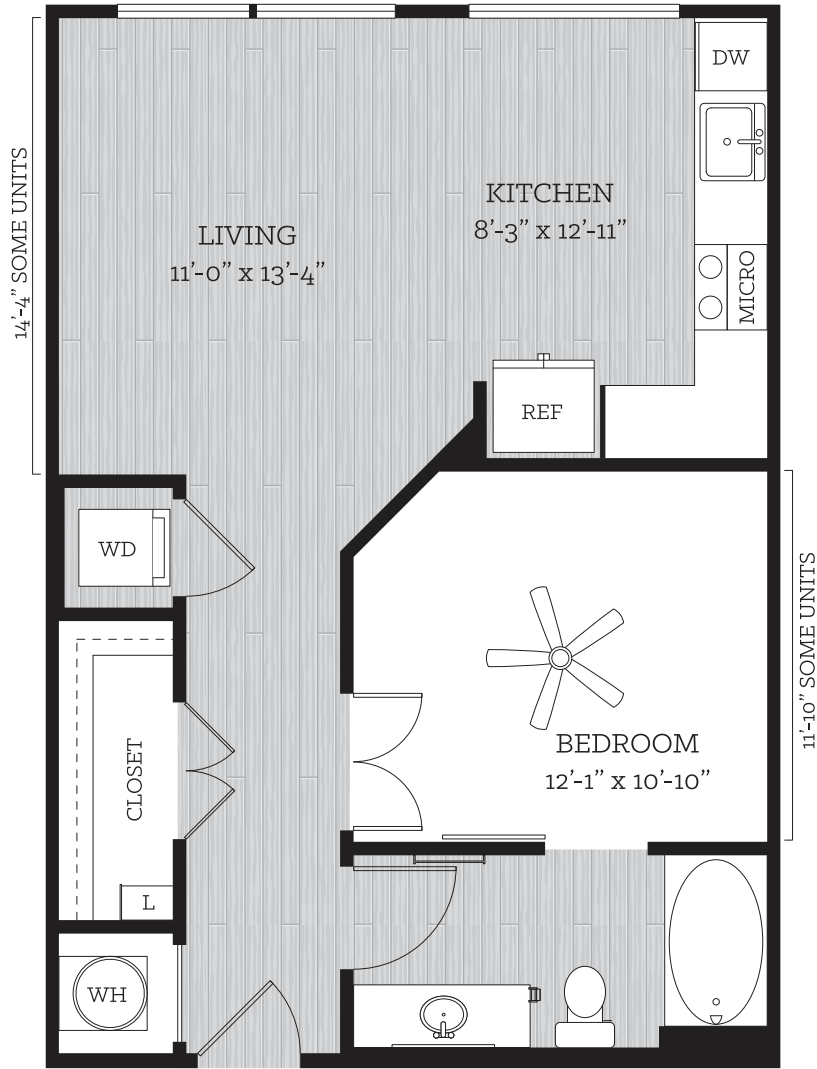

THIS IS LIFE

on KROG

DIDION

1 BED // 1 BATH // 670-691 SF

1F/1F1

FLOORS 1-7

All dimensions and square footage are approximate. Pricing subject to change.
We are happy to discuss specific unit modifications or accommodations at your request.