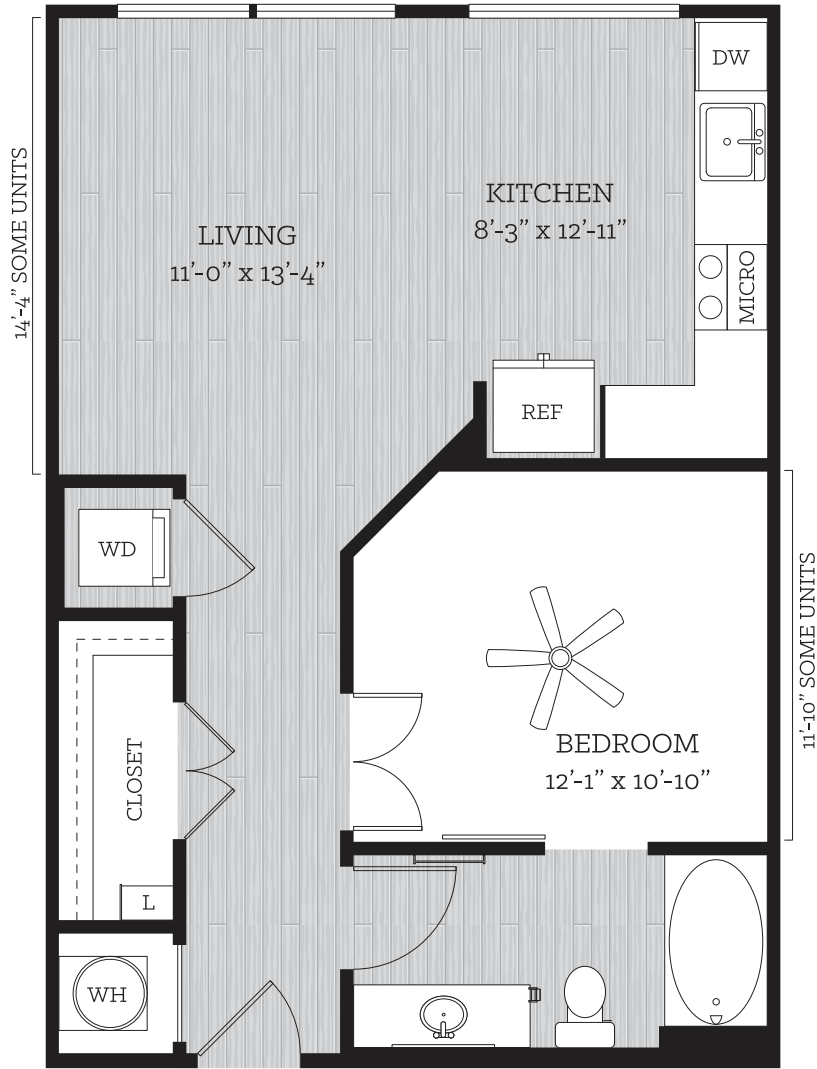

THIS IS LIFE

# on KROG

## DIDION

1 BED // 1 BATH // 670-691 SF

1F/1F1

FLOORS 1-7

All dimensions and square footage are approximate. Pricing subject to change.  
 We are happy to discuss specific unit modifications or accommodations at your request.