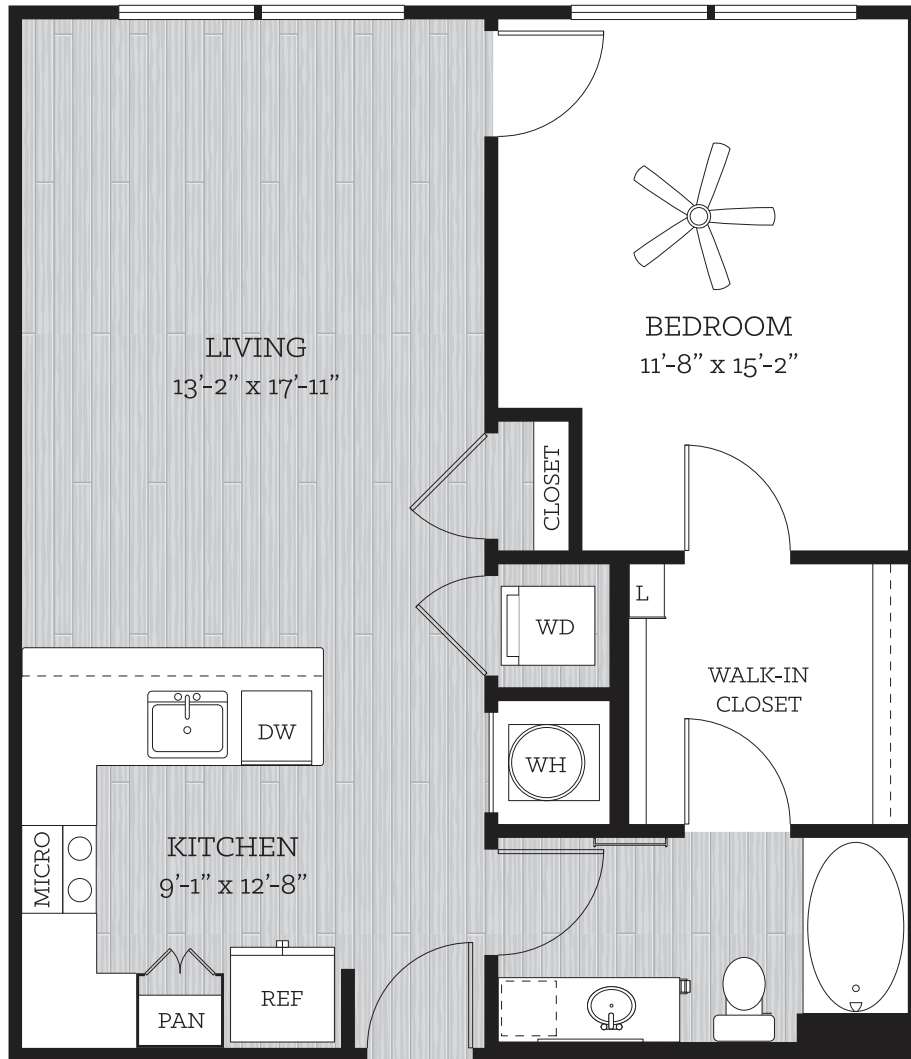

THIS IS LIFE

on KROG

FITZGERALD

1 BED // 1 BATH // 784 SF

1E

FLOORS 2-7

All dimensions and square footage are approximate. Pricing subject to change.
We are happy to discuss specific unit modifications or accommodations at your request.