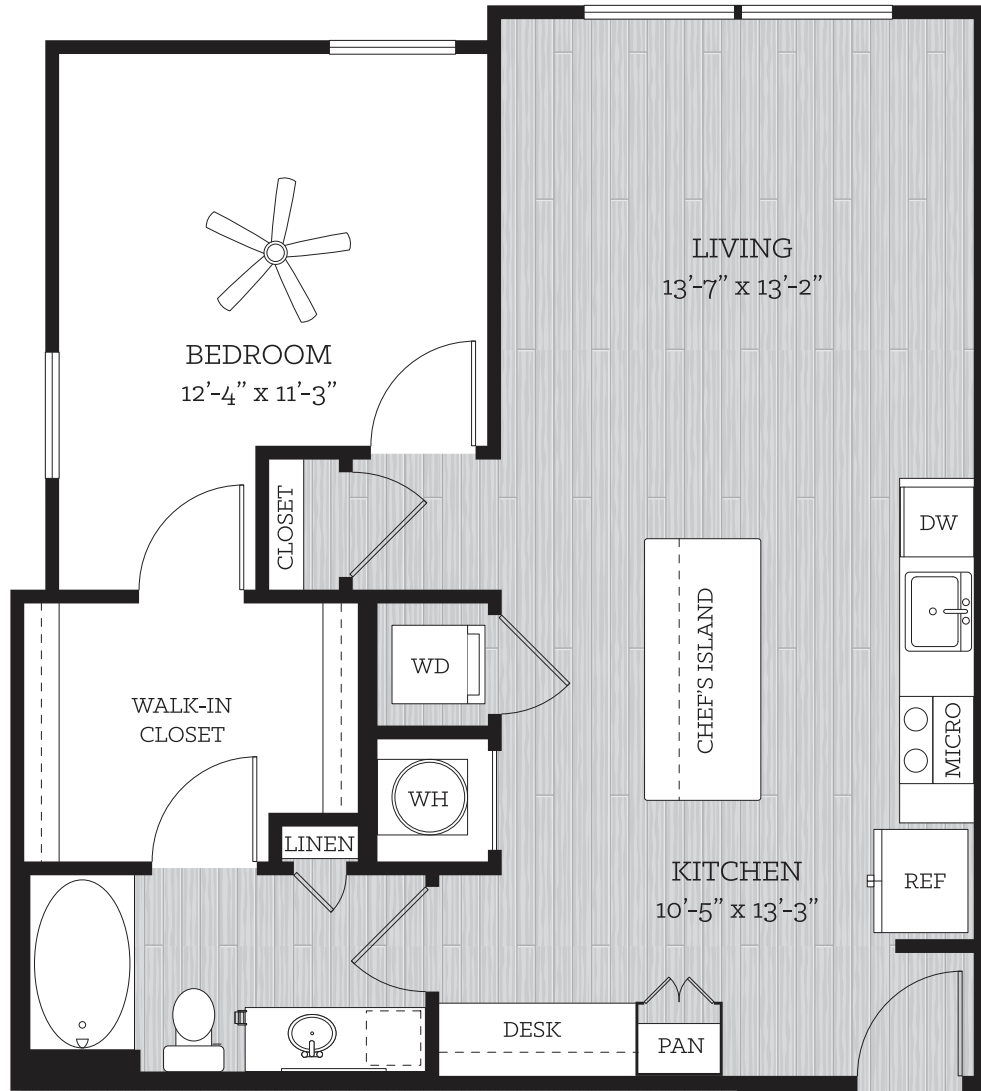

THIS IS LIFE

on KROG

HARPER

1 BED // 1 BATH // 845 SF

1B