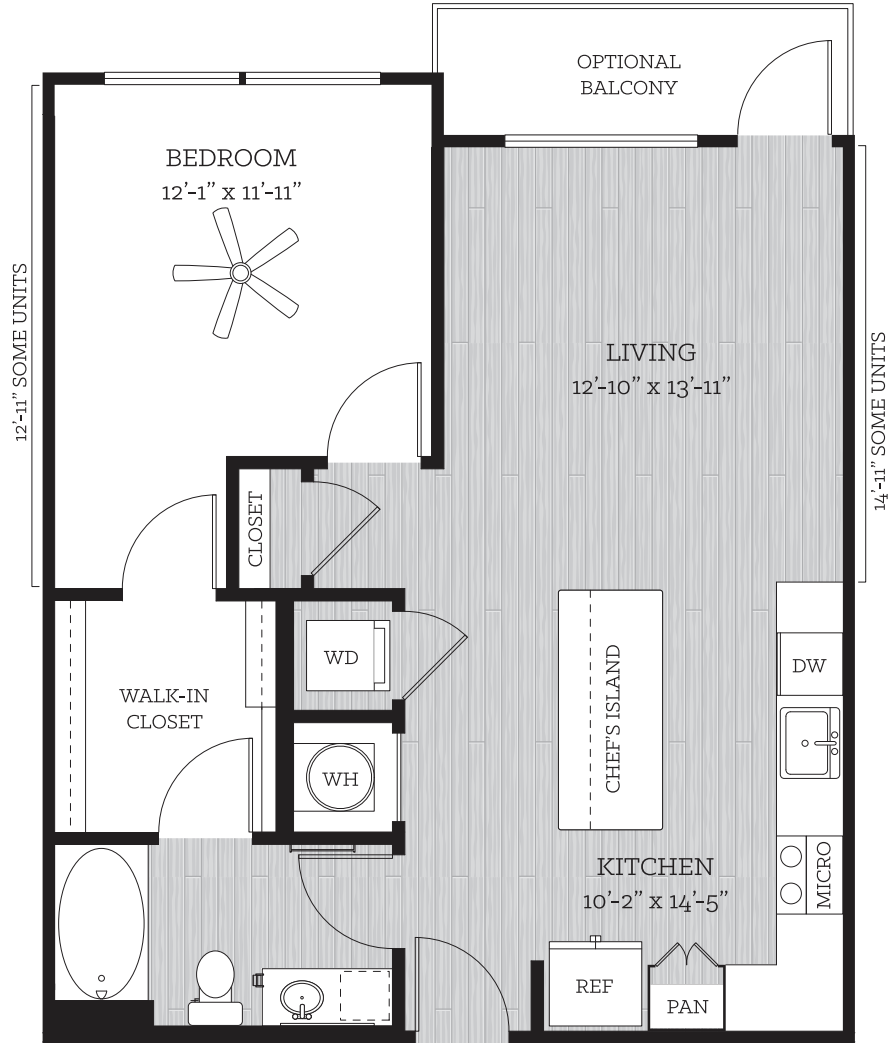

THIS IS LIFE

on **KROG**

**GARLAND**

1 BED // 1 BATH // 783-809 SF

1A/1A1

**FLOORS 2-7**

All dimensions and square footage are approximate. Pricing subject to change.  
 We are happy to discuss specific unit modifications or accommodations at your request.