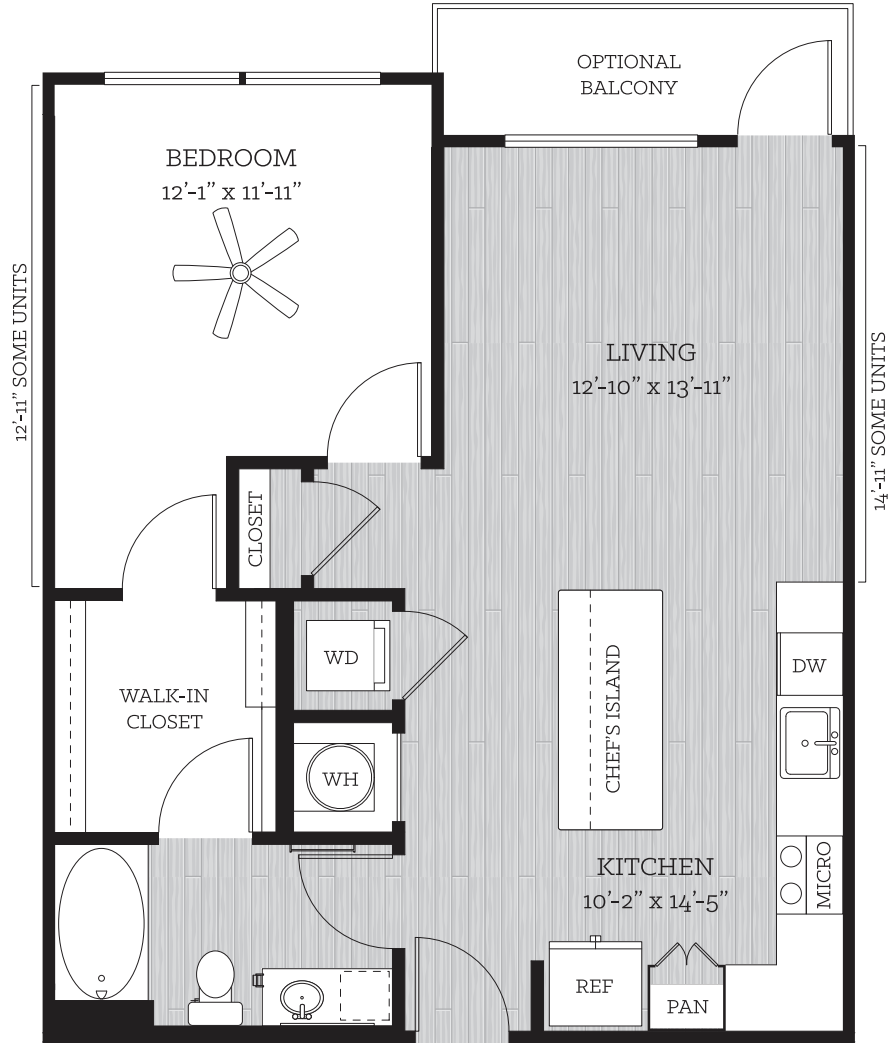

THIS IS LIFE

on **KROG**

GARLAND

1 BED // 1 BATH // 783-809 SF

1A/1A1

FLOORS 2-7

All dimensions and square footage are approximate. Pricing subject to change.
 We are happy to discuss specific unit modifications or accommodations at your request.