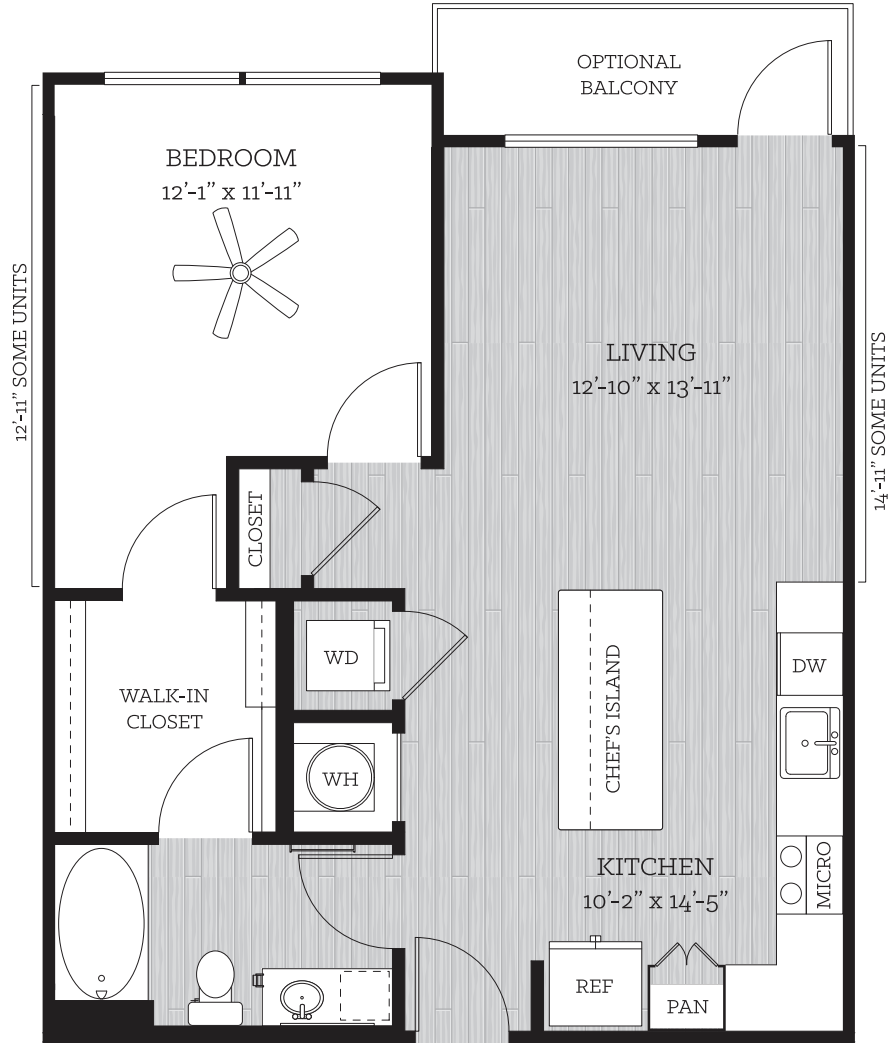

THIS IS LIFE

on **KROG**

GARLAND

1 BED // 1 BATH // 783-809 SF

1A/1A1

FLOORS 2-7

All dimensions and square footage are approximate. Pricing subject to change.
We are happy to discuss specific unit modifications or accommodations at your request.